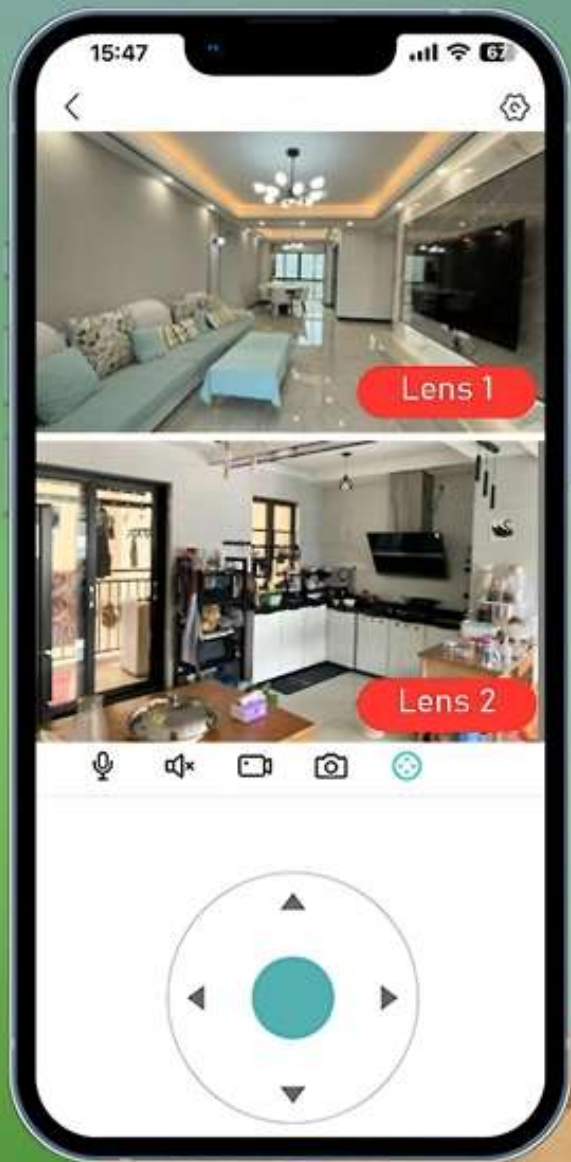

4.33 in

3.15 in

Botx
Futuristic AI

Mobile Tracking Mode

When object movement is detected, the camera can move and record

Quick Helpline

Warranty

2 Min Install

2 IN 1 Dual Screen

Dual Screen

No Installer Required

USER 1

USER 2

USER 3

USER 4

TWO-WAY WARM TALK REAL-TIME CALL WITH FAMILY