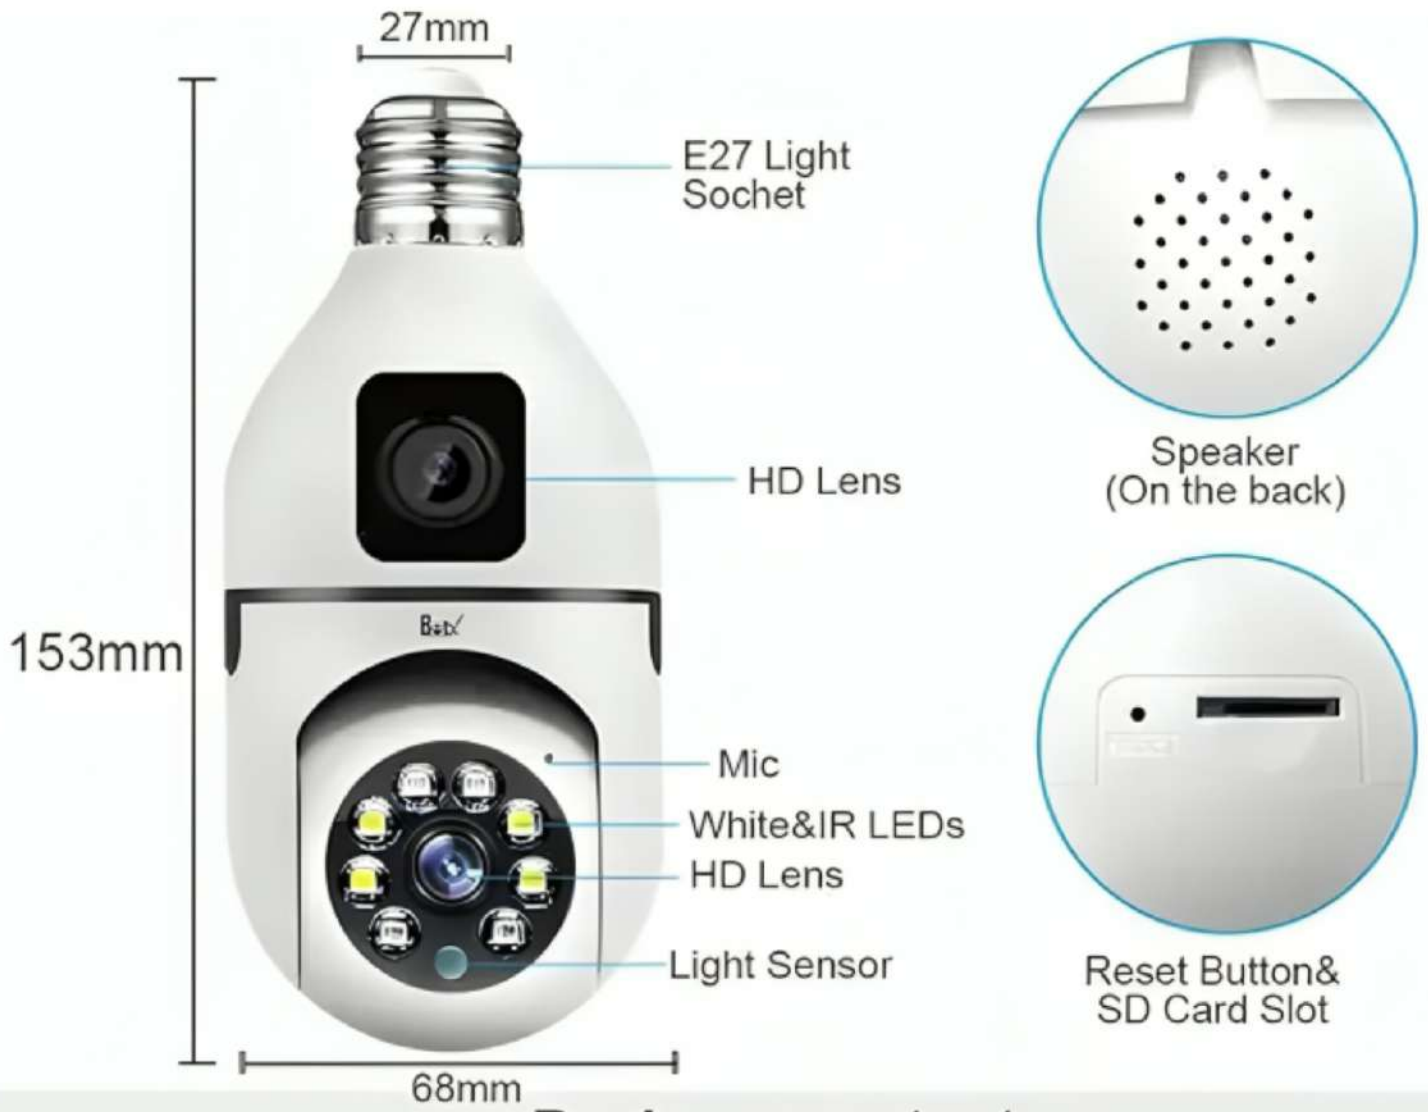

355° Panoramic Security Solution

355 pan & 180 tilt,
no blind area for security

**E27 Universal
Screw**

**High Power
White Light**

**High Power
Infrared Light**

**High Definition
Lens**

Product Details Display

H.265

Speaker
(on the back)

Reset Button &
SD Card Slot

6.1in

E27 light socket

Enhanced
Wifi Module

Mic

4 IR LED

HD lens

4 white light

Light Sensor

2.8in

Package contents

camera

E27

pack of screw

box

Dual Lens, Dual-Screen View (No Blind Spot)

Fixed Lens

PTZ Lens

**Direct Power
Thread**

**Plug In Using
Holder**

Control PTZ Rotation

Wide viewing Angle